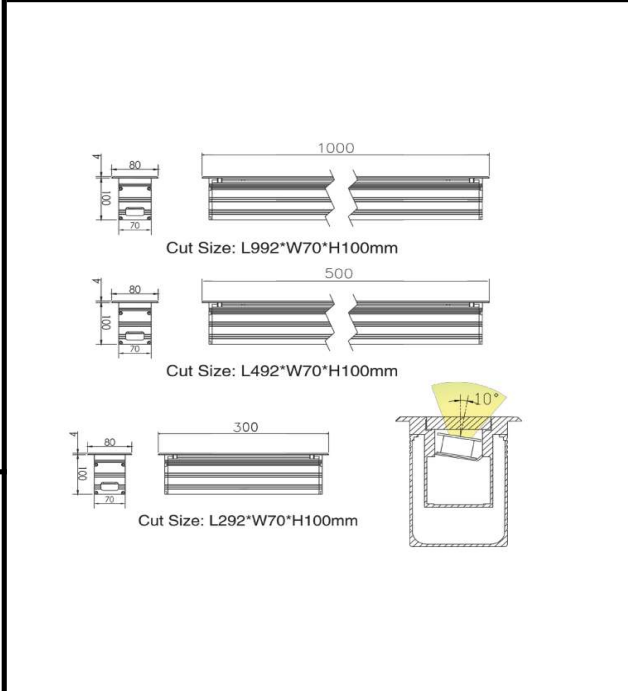

Sovitron Interior Pvt.Ltd.

<b>Model Name</b>	UNITY-2306 / DL-OSL-2306A-18
<b>Description</b>	linear Inground light

Technical description	Image
-----------------------	-------

<b>Dimension</b>	L=1000mm Cutout W=70mm With trim W=80mm H=100mm
<b>Frame</b>	Aluminum
<b>Color Tempertaure</b>	5700K
<b>Power</b>	21W
<b>Total Luminous Flux</b>	1365 lm
<b>Efficacy</b>	65 lm/W
<b>IP rating</b>	67
<b>Color Rendering</b>	≥80
<b>Mounting</b>	Buried
<b>Beam angle</b>	5, 12.5, 20, 30, 45, 60, 15X30, 10X60 Degree
<b>Optics</b>	Tempered glass
<b>Dimming</b>	NON-Dimmable
<b>Operating Voltage</b>	220-240 VAC
<b>Standard Lifetime</b>	L70 minimum at 50,000 burning hours

**Remarks:-**

**Dimension diagram**

Address: Plot #7 Saroorpur-Nangla Industrial Area,Ballabgharh-Sohna Road,Faridabad-121005  
Email: info@sovitron.com